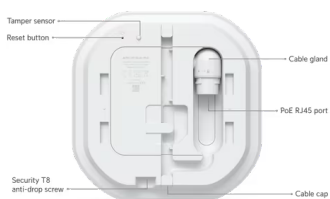

Q UP-Siren

- Cloud Gateways
- Switching
- WiFi
- Camera Security
- Door Access
- Integrations
- Advanced Hosting
- Accessories

Special Devices > Siren PoE

Datasheet

In The Box

Marketing Images

Installation Guide

^ Overview

Dimensions 139.9 x 139.9 x 35 mm (5.5 x 5.5 x 1.4")  
 Mounting Wall, ceiling mounting plate (Included)

^ Mechanical

Weight 308 g (10.9 oz)  
 Enclosure Material Aluminum alloy, polycarbonate  
 Weatherproofing IP56