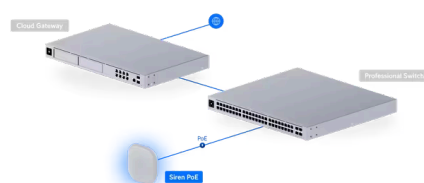

Q UP-Siren

- Cloud Gateways
- Switching
- WiFi
- Camera Security
- Door Access
- Integrations
- Advanced Hosting
- Accessories

Special Devices > Siren PoE

Datasheet

In The Box

Marketing Images

Installation Guide

^ Overview

Dimensions 139.9 x 139.9 x 35 mm (5.5 x 5.5 x 1.4")  
 Mounting Wall, ceiling mounting plate (Included)

^ Mechanical

Weight 308 g (10.9 oz)  
 Enclosure Material Aluminum alloy, polycarbonate  
 Weatherproofing IP56