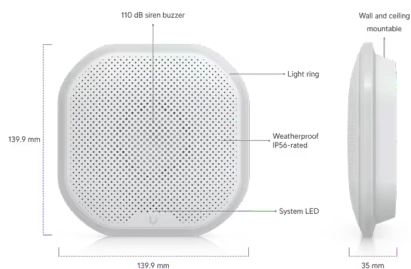

Q UP-Siren

- Cloud Gateways
- Switching
- WiFi
- Camera Security
- Door Access
- Integrations
- Advanced Hosting
- Accessories

Special Devices > Siren PoE

Datasheet

In The Box

Marketing Images

Installation Guide

^ Overview

Dimensions 139.9 x 139.9 x 35 mm (5.5 x 5.5 x 1.4")  
 Mounting Wall, ceiling mounting plate (Included)

^ Mechanical

Weight 308 g (10.9 oz)  
 Enclosure Material Aluminum alloy, polycarbonate  
 Weatherproofing IP56

^ Hardware

Power Method PoE  
 Max. Power Consumption 5W  
 Buzzer ✓  
 Networking Interface (1) 10/100 MbE RJ45 port  
 Buttons (1) Factory-reset  
 (1) Tamper switch

LEDs

System R/G/B/W  
 Light Ring R/G/B/W