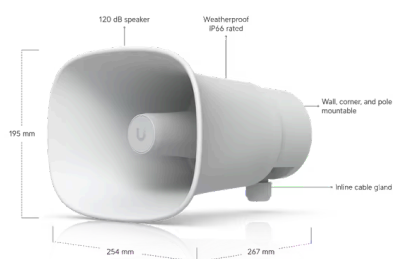

^ Overview

Dimensions	Device: 267 x 195 x 254 mm (10.5 x 7.7 x 10")
Mounting	Articulating mount: Ø104 x 149.4 mm (Ø4.1 x 5.9")
NDAA Compliant	Articulating mount for wall, pole mount (Included)
	✓

^ Mechanical

Weight	Device: 3.8 kg (8.4 lb) Articulating mount: 0.9 kg (2.2 lb)
Pole Mount Diameter	1—2.5" (25—63.5 mm)
Enclosure Material	UV-stabilized polycarbonate, aluminum alloy
Mounting Material	Stainless steel, aluminum alloy
Weatherproofing	IP66