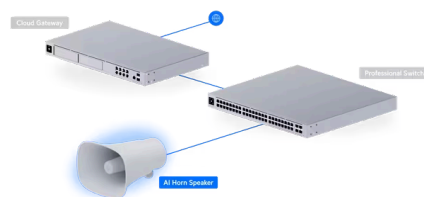

- Cloud Gateways
- Switching
- WiFi
- Camera Security
- Door Access
- Integrations
- Advanced Hosting
- Accessories

Special Devices > [AI Horn Speaker](#)

Datasheet

- In The Box
- Marketing Images
- Installation Guide

^ Overview

Dimensions	Device: 267 x 195 x 254 mm (10.5 x 7.7 x 10")
Mounting	Articulating mount: Ø104 x 149.4 mm (Ø4.1 x 5.9")
NDAA Compliant	Articulating mount for wall, pole mount (Included)
	✓

^ Mechanical

Weight	Device: 3.8 kg (8.4 lb) Articulating mount: 0.9 kg (2.2 lb)
Pole Mount Diameter	1—2.5" (25—63.5 mm)
Enclosure Material	UV-stabilized polycarbonate, aluminum alloy
Mounting Material	Stainless steel, aluminum alloy
Weatherproofing	IP66