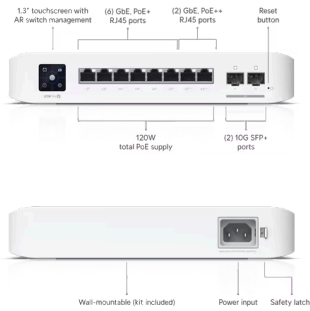

Q USW-Pro-8-PoE-EU

- Cloud Gateways
- Switching
- WiFi
- Camera Security
- Door Access
- Integrations
- Advanced Hosting
- Accessories

Utility > [Pro 8 PoE](#)

Datasheet

In The Box

Marketing Images

Installation Guide

^ Overview

Dimensions	200 x 248 x 44 mm (7.9 x 9.8 x 1.7")
Port Layout	
1 GbE RJ45	8 (6 PoE+; 2 PoE++) (1G/100M/10M)
10G SFP+	2
Max. PoE Output	Up to PoE++
Total PoE Availability	120W
Layer 3	✓
Form Factor	Compact desktop, wall