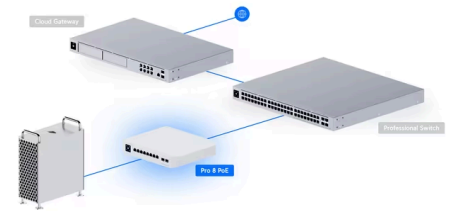

Q USW-Pro-8-PoE-EU

- Cloud Gateways
- Switching
- WiFi
- Camera Security
- Door Access
- Integrations
- Advanced Hosting
- Accessories

Utility > [Pro 8 PoE](#)

Datasheet

In The Box

Marketing Images

Installation Guide

^ Overview

Dimensions	200 x 248 x 44 mm (7.9 x 9.8 x 1.7")
Port Layout	
1 GbE RJ45	8 (6 PoE+; 2 PoE++) (1G/100M/10M)
10G SFP+	2
Max. PoE Output	Up to PoE++
Total PoE Availability	120W
Layer 3	✓
Form Factor	Compact desktop, wall