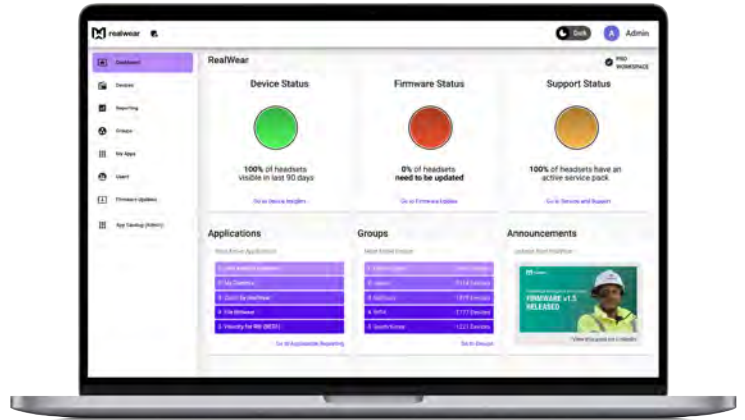

Get even more functionality with RealWear Cloud.

Boost your team's productivity with RealWear's cloud-based control suite.

Get the most out of your devices.

There's a whole host of benefits to managing your RealWear devices centrally. Whether updating the firmware on a fleet of units at once to analyzing which apps are best utilized, RealWear Cloud saves time and money - helping you get the most ROI out of your RealWear equipment.

Analyze and utilize device data

Provide real-time technical support

Secure and lockdown devices for enterprise

Remotely manage connectivity

Discover granular device controls

Deploy and manage updates and apps

Gain better insights, control, and decisions.

Get a global view of your deployment. Analyze your device performance and user adoption, reduce support requests, troubleshoot issues easily, and remotely update apps and firmware.